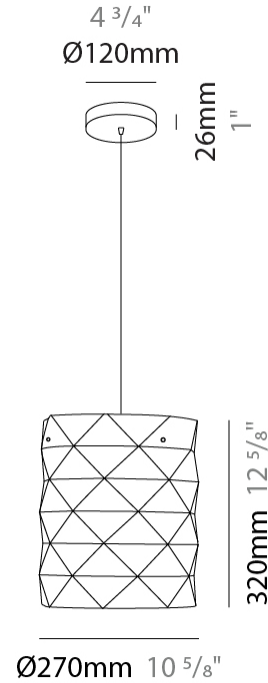

PRISMA SUSPENSION

D61078-

base number   Finish
Options

1. To build a product code in our configurator select the specify button on the base model # product page
2. To build a manual product code on this datasheet choose from the options listed below in blue font and add the suffix to the base model #

GENERAL

Series: Prisma
Partner: Linea Zero
Division: Design
Installation: Suspension
Product Type: Pendant
Mounting Location: Ceiling

PHYSICAL

Shape: Cylinder
Diameter (mm): 270
Diameter (in): 10 ⁵/₈
Height (mm): 320
Height (in): 12 ⁵/₈
Max. Overall Height (mm): 1900
Max. Overall Height (in): 74 ¹³/₁₆
Diffuser: Polilux™ Shade - See Finish Options
[Fixture Finish: WHI / SIL / NGD / COP / PKM](#)
Fixture Material: Polilux™/ Metal holder
Primary Material: Non-Static Polilux

ELECTRICAL

Number of Lamps: 1
Lamp Type: LED Retrofit
Bulb Included: Bulb Not Included
Max. Wattage Per Lamp (W): 7
Lamp Base: E26
Input Voltage (V): 120
Upon Request: 277Vac / GU24

LED

OPTICAL

RATINGS AND CERTIFICATIONS

Certified By: Certified for North American Standards
IP rating: IP20

PROJECT	_____
TYPE	_____
SPECIFIER	_____
QUANTITY	_____
DATE	_____